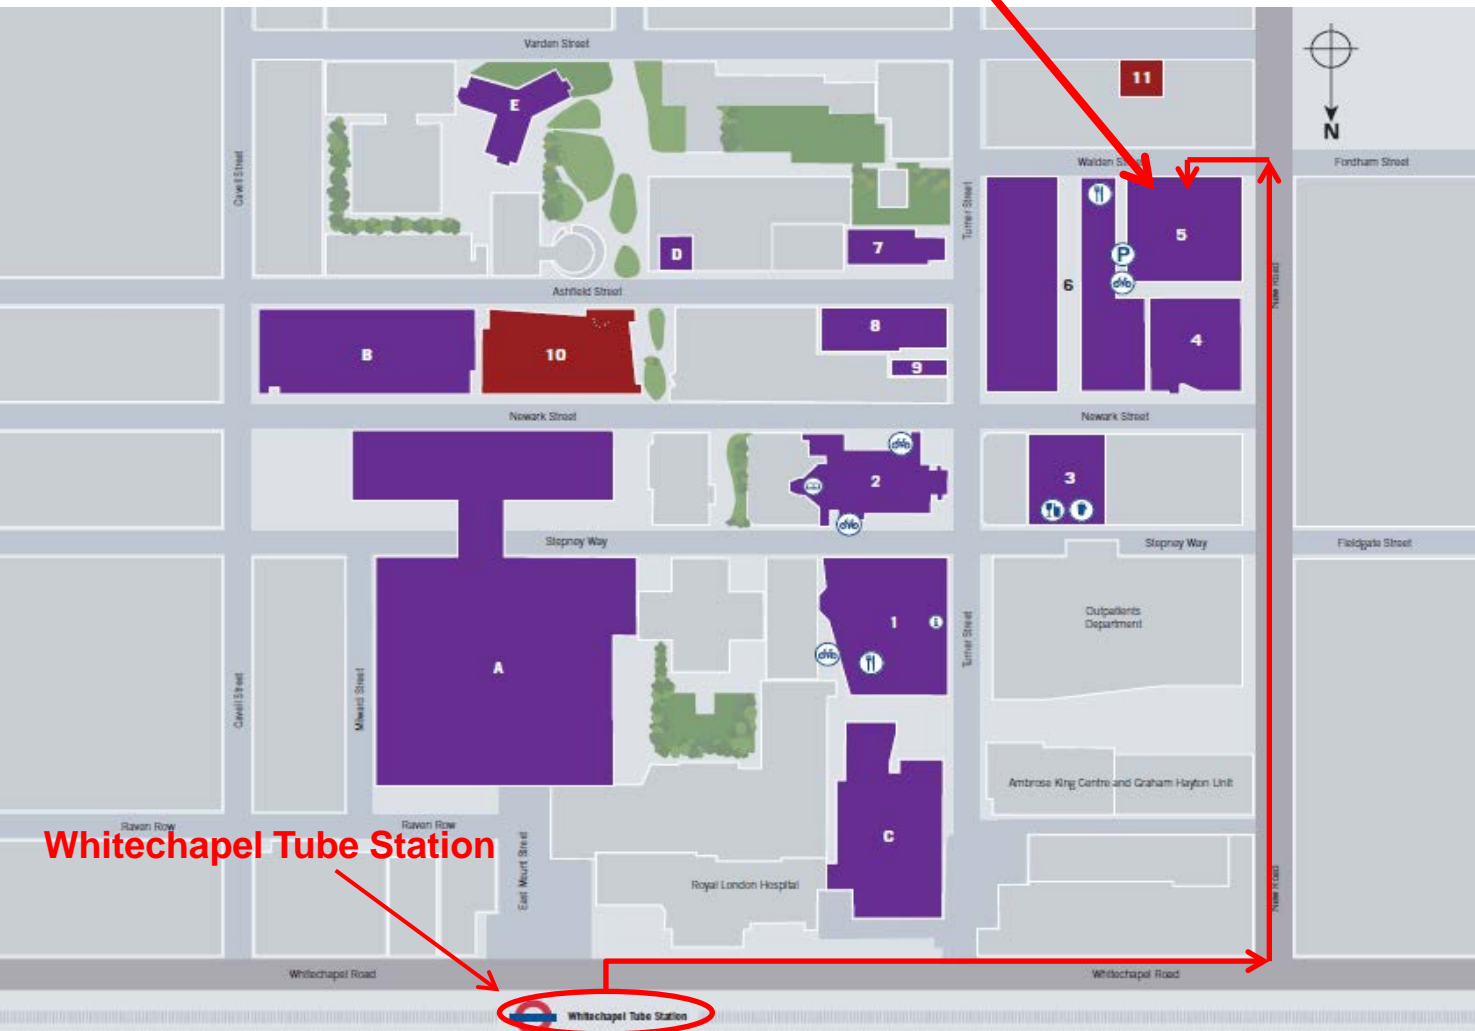

Clark-Kennedy Lecture Theatre
Queen Mary Innovation Building
Queen Mary University of London
Whitechapel Campus
Queen Mary Innovation
Centre
5 Walden Street
London E1 2EF

We are here
(entrance located on Walden Street)

Public transport directions

By bus

The following buses stop outside or close to the hospital on Whitechapel Road: numbers 25, 106, 205, 253 and 254 as well as night buses N25, N106 and N253.

Bus numbers 15, 115 and D3 stop close to the hospital on Commercial Road. Low-floor wheelchair accessible buses run on all routes serving The Royal London Hospital.

By tube

The closest tube station is Whitechapel which is on the Hammersmith and City line and the District line as well as the London Overground.

By train

Liverpool Street is the nearest National Rail station.